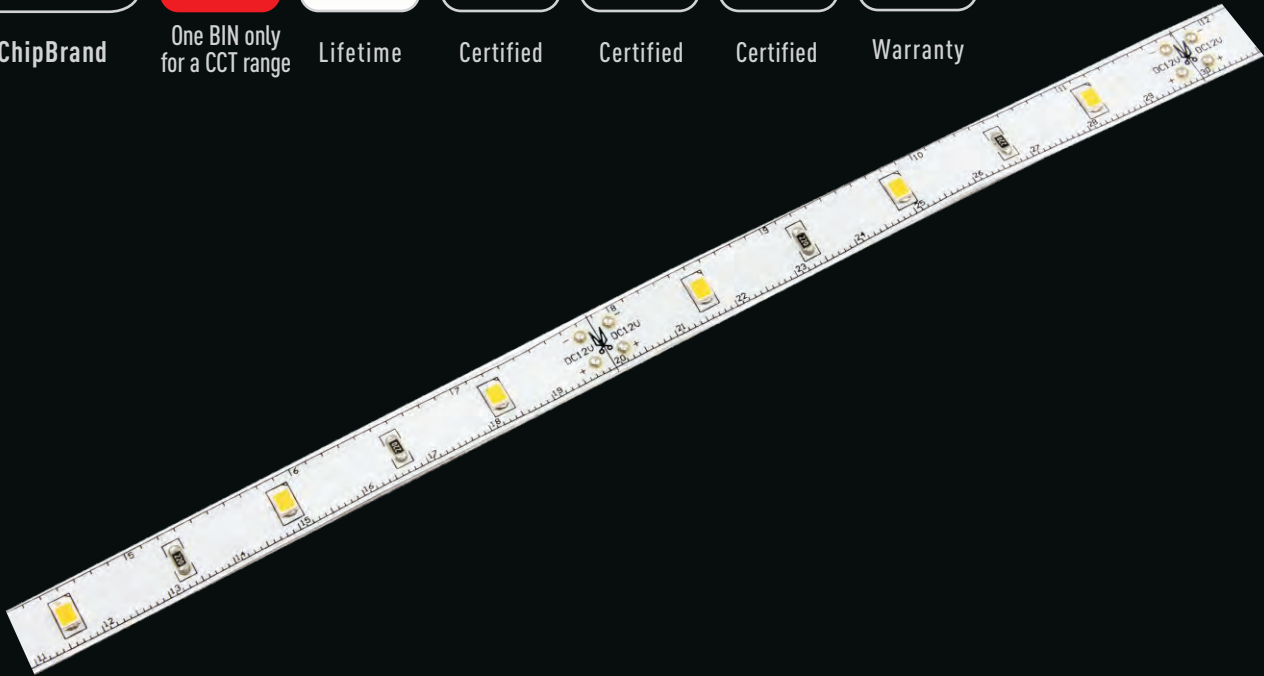

ChipBrand

One BIN only  
for a CCT range

Lifetime

Certified

Certified

Certified

Warranty

## Ra Available

## Features

- Super bright 2835 LEDs
- Epistar chips, LM-80 tested
- Ra90+ /80+, with high R9 & R13 value
- Wide color temperature range, one bin only for one CCT
- Silicone extrusion (IP68), tube encased (IP67), silicone coated (IP65) & indoor (IP22) are available
- Cutable every 3 LEDs for 12V, 6 LEDs for 24V
- 3M double sided tape for easy installation
- cULus Listed, 5 years warranty