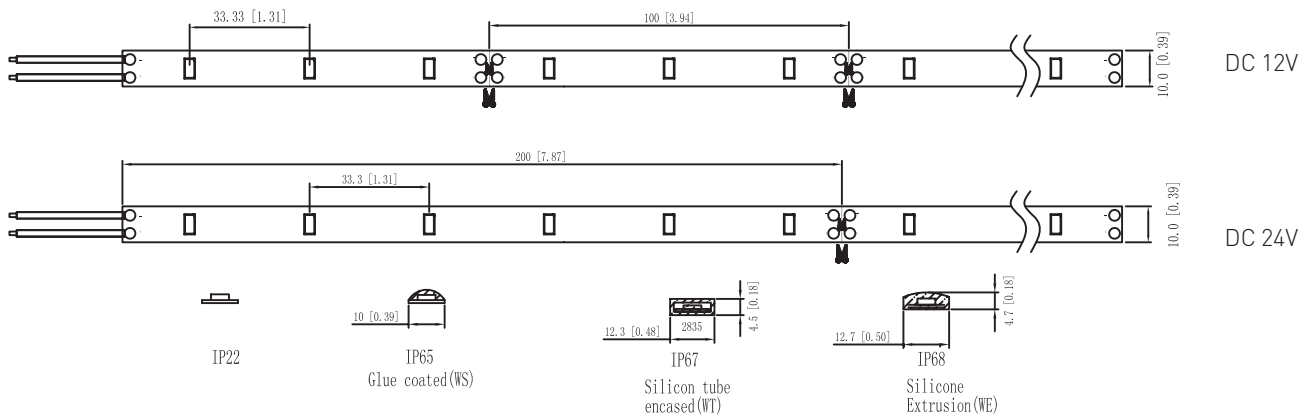

Dimension

Unit:mm[in]

Package