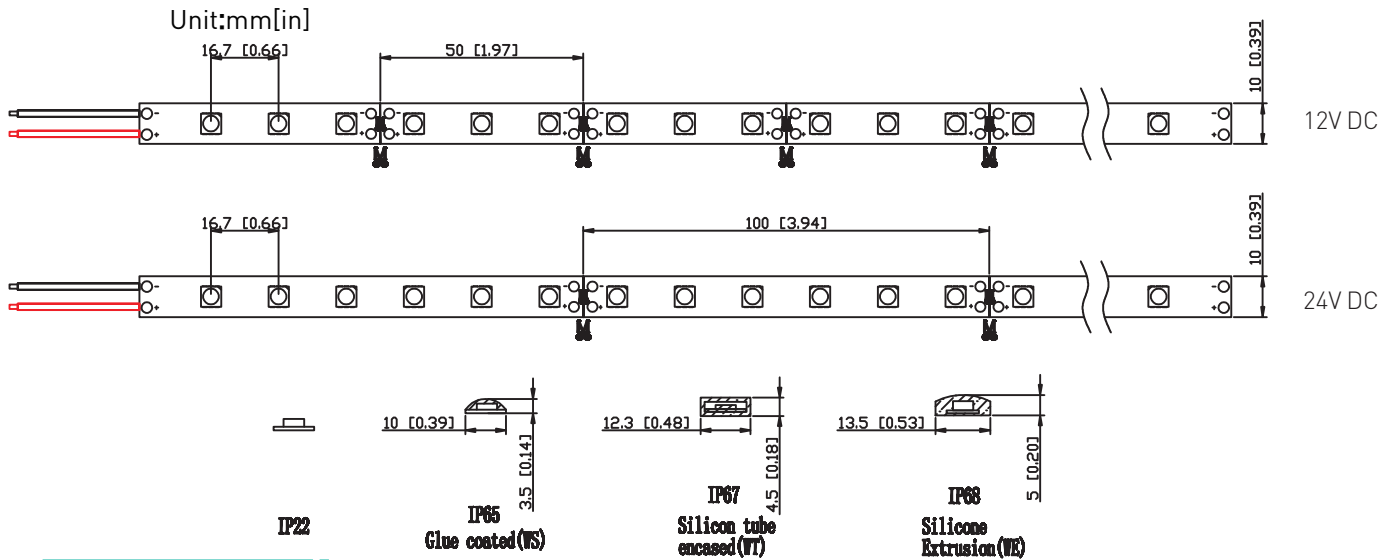

Specifications are subject to change without notice.
 © Blueview™ 2016 – All rights reserved. Made in China.

Specifications

| | | | |
|-----------------------|-------------------------------------|----------------------------|--|
| LED Type | SMD 5050 | Dimmable | Yes (compatible with BV311 RF dimmer & BV Dimmer) |
| LED Q'ty/m | 60pcs | IP grade | IP22 (IP65/IP68 available upon request) |
| Input Voltage | 12V / 24V DC Constant Voltage | Installation | 3M double sided tape(mounting clips for IP68) |
| Power | 14.4W | Working Temperature | -25~+60℃ |
| Cutting length | 12V: 50mm 3LEDs 24V: 100mm 6LEDs | Max run | 12V: 2.5 meters (one end) 24V: 4 meters (one end) |
| Strip Width | 10mm | Certification | E354137 cULus Listed, CE, RoHs |
| Viewing Angle | 120° | Warranty | 5 years/3years ^① |

Note^①: Contact Blueview for exact warranty period and policy

Note^②: Lumen output are measured according to PMS-80, with a tolerance of +/- 5%

Note^③: Standard package: 5M/Roll

Order Code

| Model | Quality level | LED Q'ty/M | Input voltage | CCT/Color |
|-----------|----------------------|------------|---------------|-------------------------------|
| FN | 5050 | 60 | 12V | 25K |
| FN-IP22 | 5050A-5 yrs warranty | | 12-12V DC | View table above for optional |
| FWS-IP65 | 5050B-3 yrs warranty | | 24-24V DC | |
| FWT-IP67 | | | | |
| FWE-IP68 | | | | |

Specifications are subject to change without notice.
 ©Blueview™ 2016 – All rights reserved. Made in China.

Dimension

Package

Packing Info

| Order Code | Net Weight / CTN | Gross Weight / CTN | Units / CTN | Carton Size |
|-------------|------------------|--------------------|-------------|---------------|
| FN-5050A-60 | 18.5(±10%) kgs | 19.5(±10%) kgs | 100 rolls | 550*400*340mm |