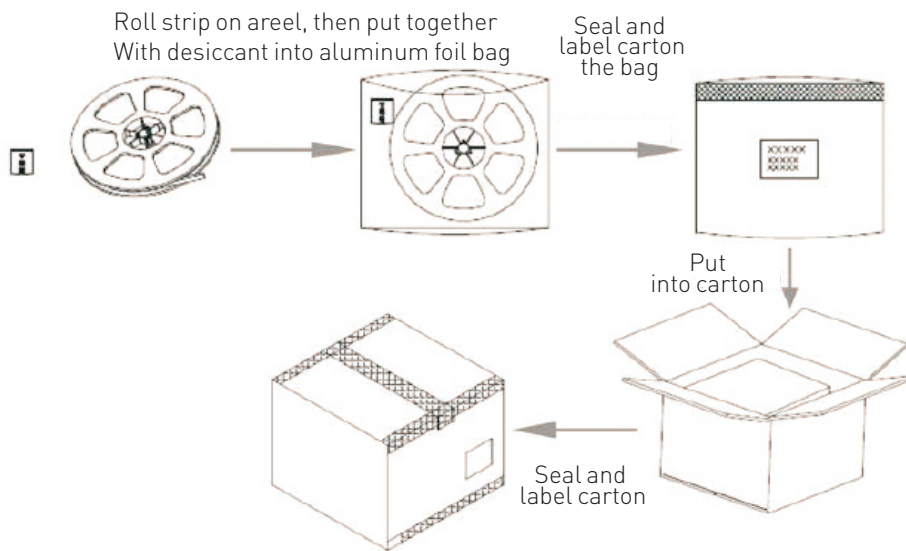

Specifications are subject to change without notice.
 ©Blueview™ 2016 – All rights reserved. Made in China.

Dimension

Package

Packing Info

| Order Code | Net Weight / CTN | Gross Weight / CTN | Units / CTN | Carton Size |
|-------------|------------------|--------------------|-------------|---------------|
| FN-5050A-60 | 18.5(±10%) kgs | 19.5(±10%) kgs | 100 rolls | 550*400*340mm |