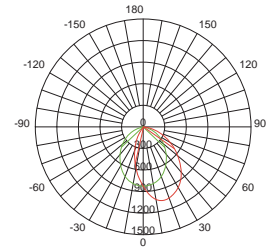

LUZ SERIES

TRIMLESS RECESSED WALL WASHER LINEAR LIGHT

SPECIFICATIONS

Voltage	220V-240 VAC / 110-240VAC	29-34 VDC Constant Current
Width / Height	W100mm x W85mm with mudflange	
Length	1247mm with 4sets WW Kit	132.5mm
Power (W/m /ft)	23 W/pc	5.5 W/pc
Efficacy Up to	70lm/w	70lm/w
Control	Dali , 0-10V, on/off	

Direct Lighting