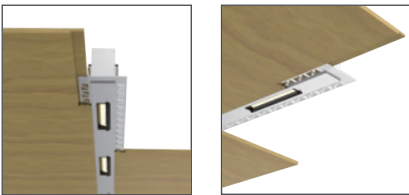

LUZ SERIES

TRIMLESS RECESSED WALL WASHER LINEAR LIGHT

ORDERING INFORMATION

LUMINAIRE	FINISH	LENS	LENGTH	COLOR QUALITY ¹	COLOR TEMP ²	CRI	INSTALL ACCS.	IP GRADE	CONTROL OPTOINS
U1008533	W White B Black S Silver	WW Wall Washer Kit	4 - 1247mm CM -Customized	3 3-Step MacAdam Ellipse	30 - 3000K 40 - 4000K 50 - 5000K 65 - 6500K	80 80+ CRI 90 90$\frac{1}{3}$ CRI	TRL Trim-Less Recessed	22 IP22	D1 - DALI D2 - 0-10V D3 - On/off

1. Blueview's standard is 3-Step MacAdam

2. The listed Color Temperature is only available in CRI80+ in Nichia Chips. For more options, pls. check with your executive sales.

3: Nichia's CRI 90+ option's is not the general inventory, the leading time is around 4weeks for it. Please check with your executive sales in details.