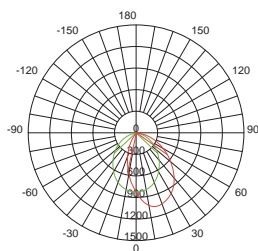

BEAM ANGLE

LED CHIPS AND DRIVER OPTIONS

Direct Lighting