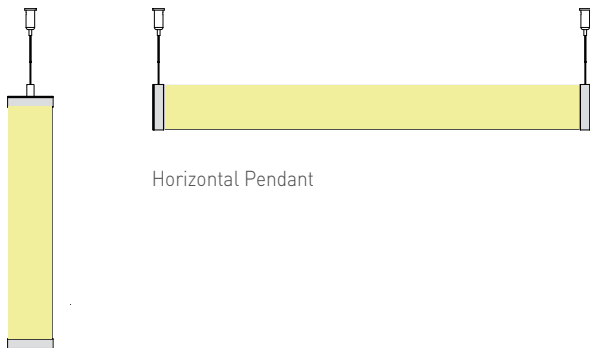

INSTALLATION

Vertical Cylinder

Horizontal Pendant

ACCESSORIES