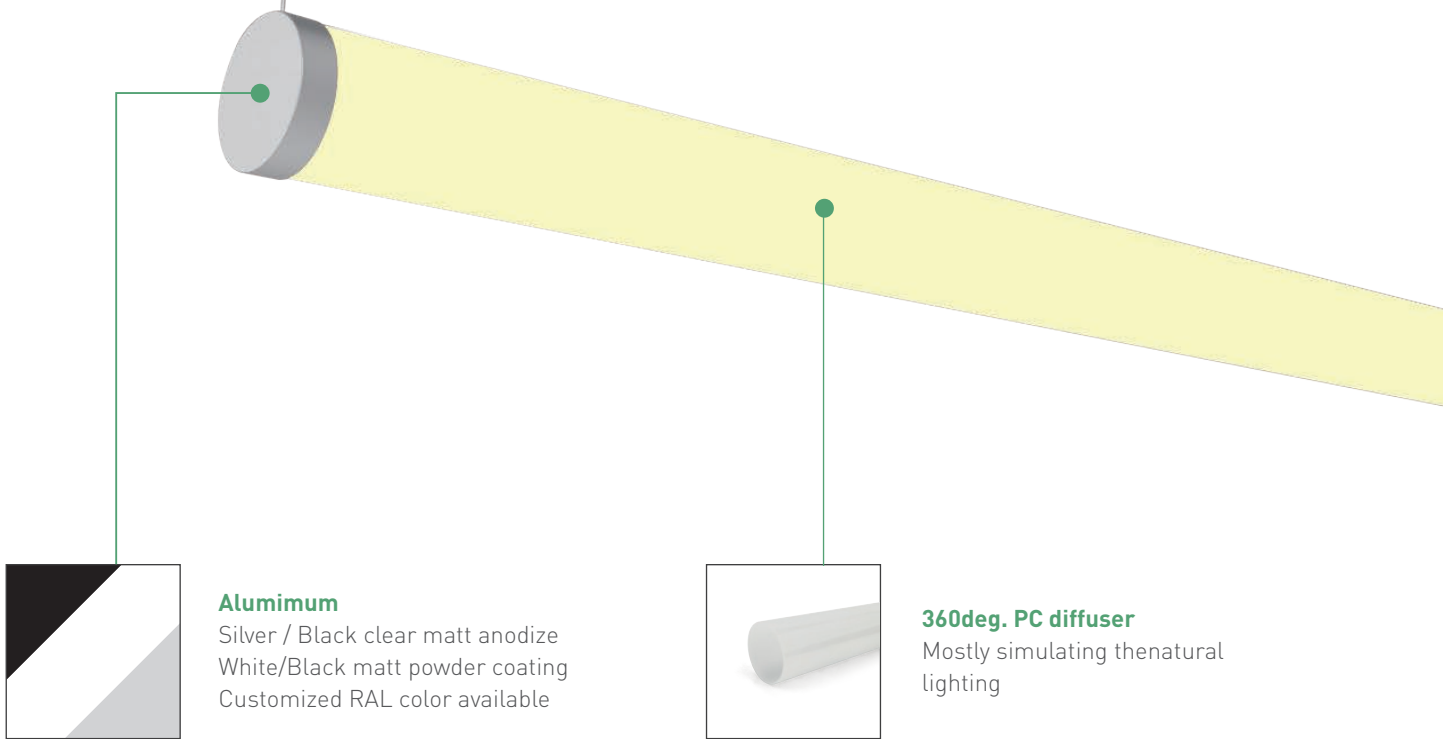

0600610P

360DEG LINEAR LIGHT

Aluminum
Silver / Black clear matt anodize
White/Black matt powder coating
Customized RAL color available

360deg. PC diffuser
Mostly simulating thenatural
lighting