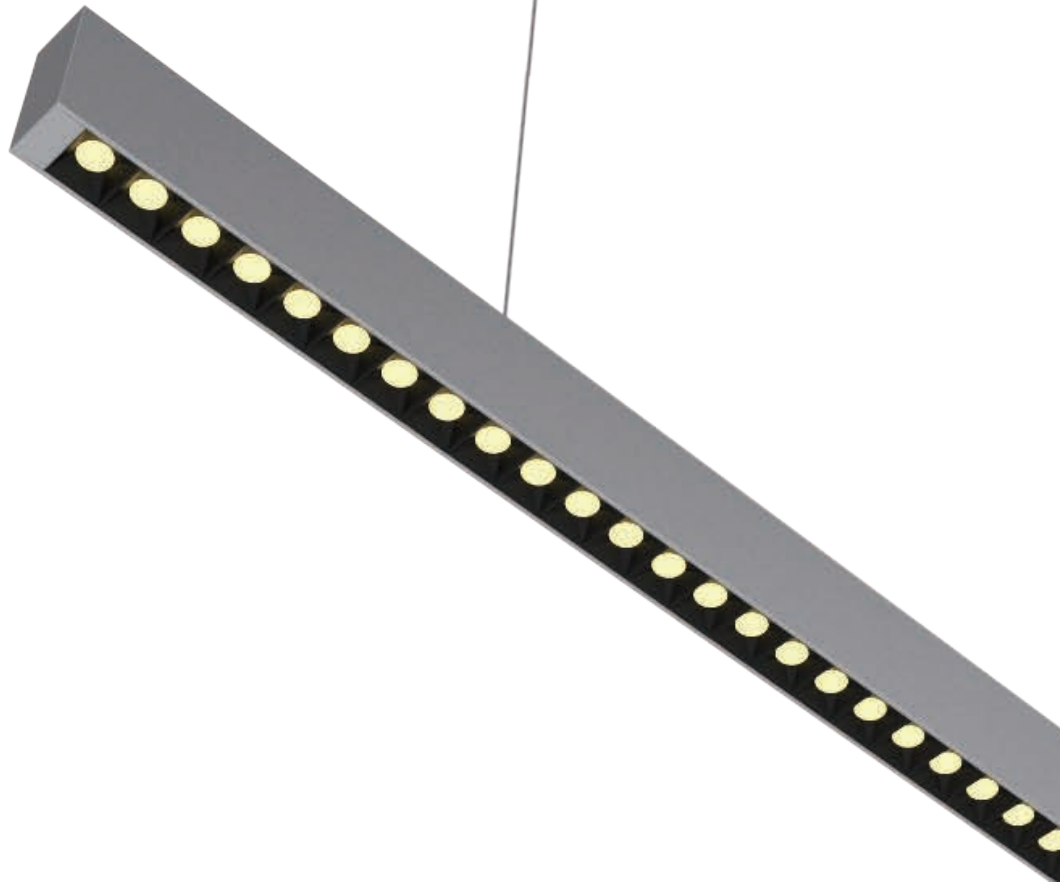

## SLIM SERIES PENDANT LINEAR LIGHT

Slim Series P/M is a linear LED lighting fixture with internal drivers that features by various Optic options. It can be built hundred options depends on the lighting environment requires based on various optical options. The 15° / 30° / 45° / 50° / 50x50° / 35x75° louver or TRI lens plus the Wall washer louver are satisfying most of the application.

# SLIM SERIES

SURFACE LOUVER LINEAR LIGHT

UGR  
<12

## SURFACE LOUVER LINEAR LIGHT