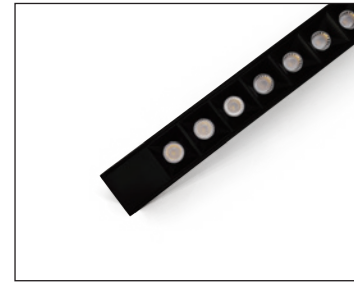

SLIM SERIES

SURFACE LOUVER LINEAR LIGHT

SPECIFICATIONS

Voltage	220V-240VAC / 100V-240 VAC	
Width / Height	W35mm x H72mm	
Length	1208mm	2408mm
Power (W/m /ft)	18W/pc	35W/pc
Efficacy Up to	95lm/w	95lm/w
Control	Dali , 0-10V, on/off	Dali , 0-10V, on/off