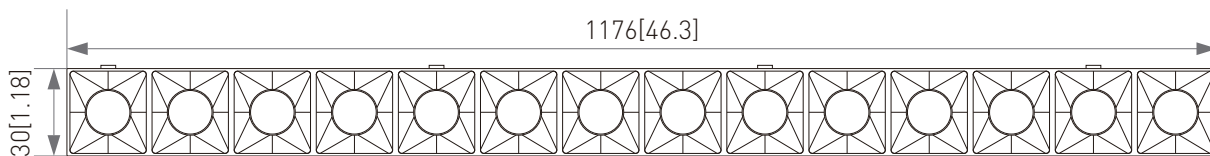

DIMENSIONS